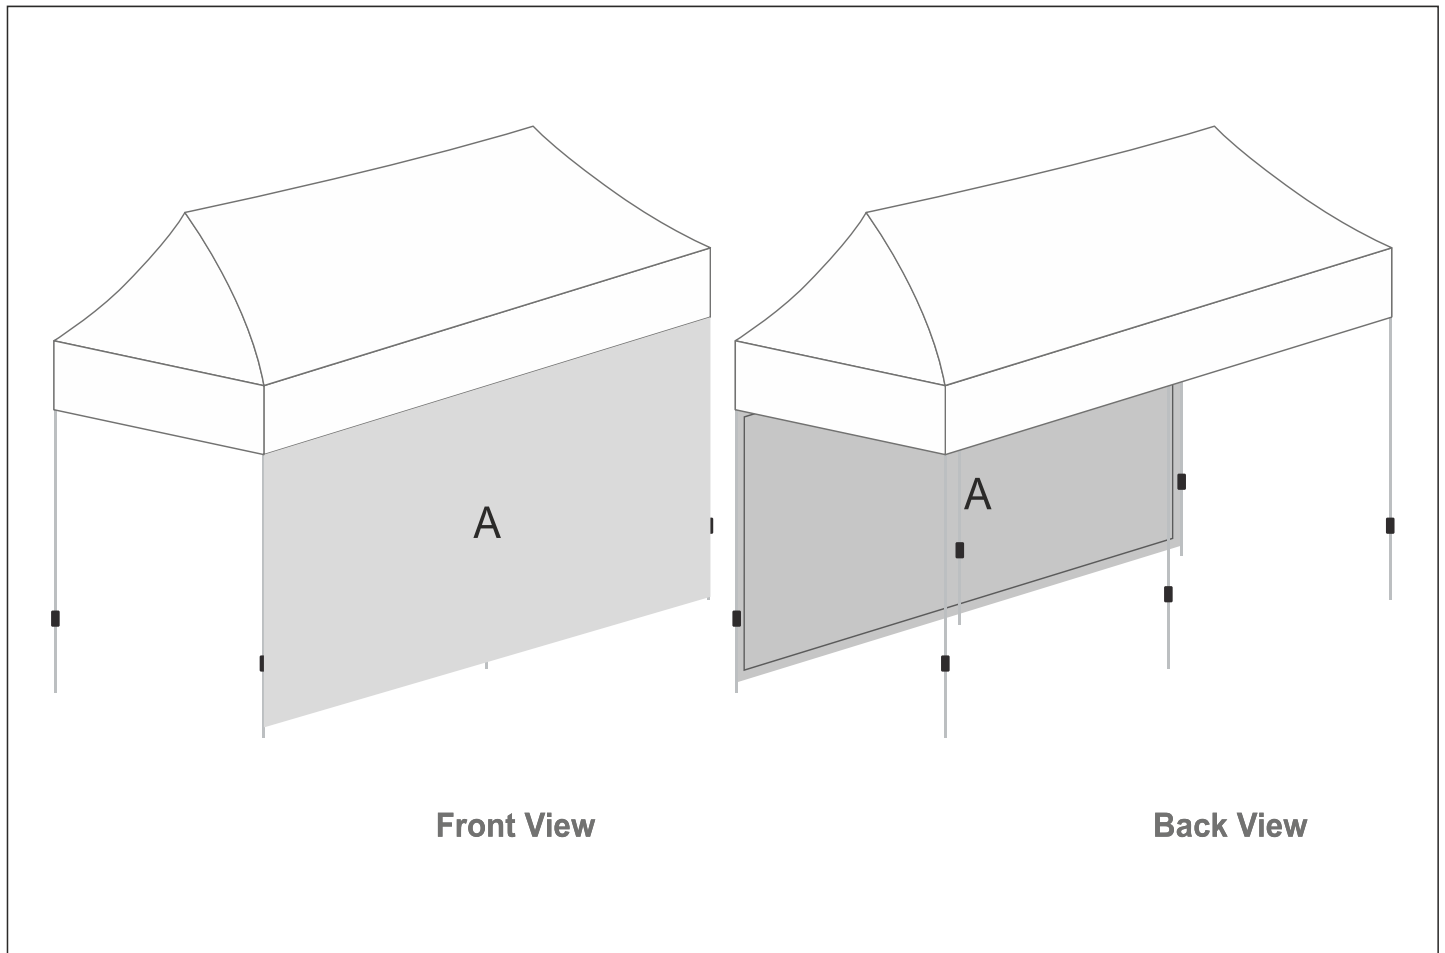

SKIN-2012

Ovation Gazebo 6 x 3m Long Side Full Wall

Need to know:

- Roof and walls can be printed on one side only. Printed walls can be setup to face inwards or outwards. Please see template for detailed placement.

Branding Options:

Position	Branding Method (Branding Code)	No. of Colours	Dimension
A	Digital Display (DD)	Full Colour	6220mm wide x 2060mm high